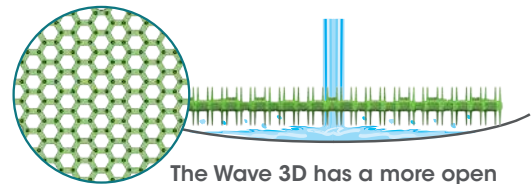

## Reduces splash and cleaning time

Double-sided posts and a unique hexagon lattice eliminate urine splash, cutting cleaning time.

## Watch it in action

See the performance test online at:  
[www.youtube.com/user/freshproductsllc](http://www.youtube.com/user/freshproductsllc)

The Wave 3D has a more open design, increased height, and thus does not splash.