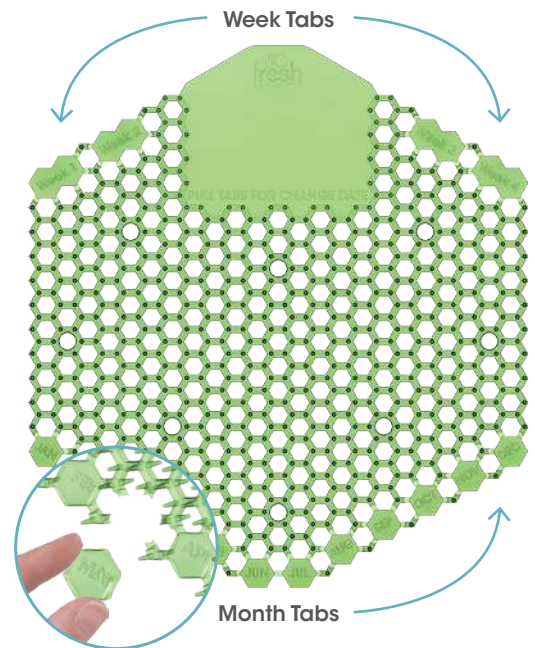

## Reduces splash and cleaning time

Double-sided posts and a unique hexagon lattice eliminate urine splash, cutting cleaning time.

## Reminds you when to change it

Simply pull off the week & month tabs to set your reminder.

## Watch it in action

See the performance test online at:  
[www.youtube.com/user/freshproductsllc](http://www.youtube.com/user/freshproductsllc)

The Wave 3D has a more open design, increased height, and thus does not splash.

With fewer openings, it pools liquid causing splashback.